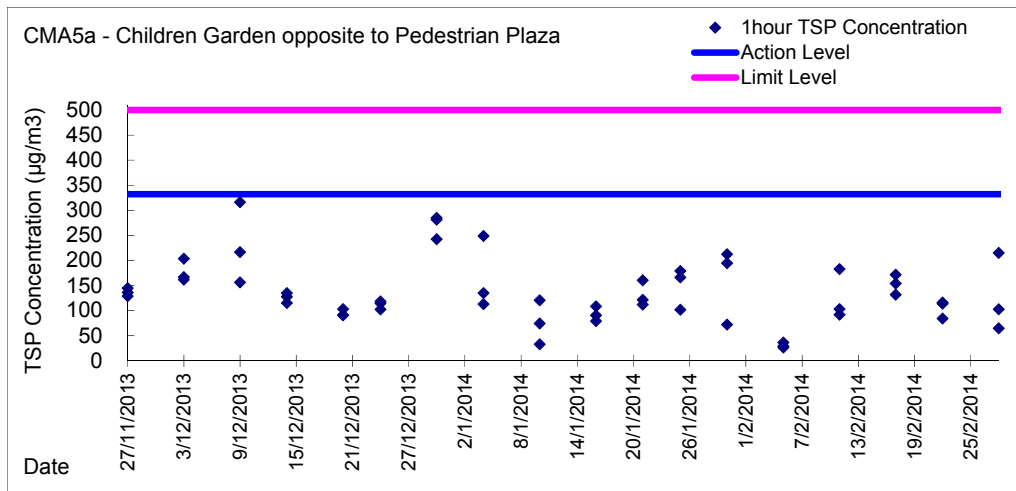

Graphic Presentation of 1 hour TSP Result

Graphic Presentation of 1 hour TSP Result

Graphic Presentation of 24 hour TSP Result

Graphic Presentation of 24 hour TSP Result