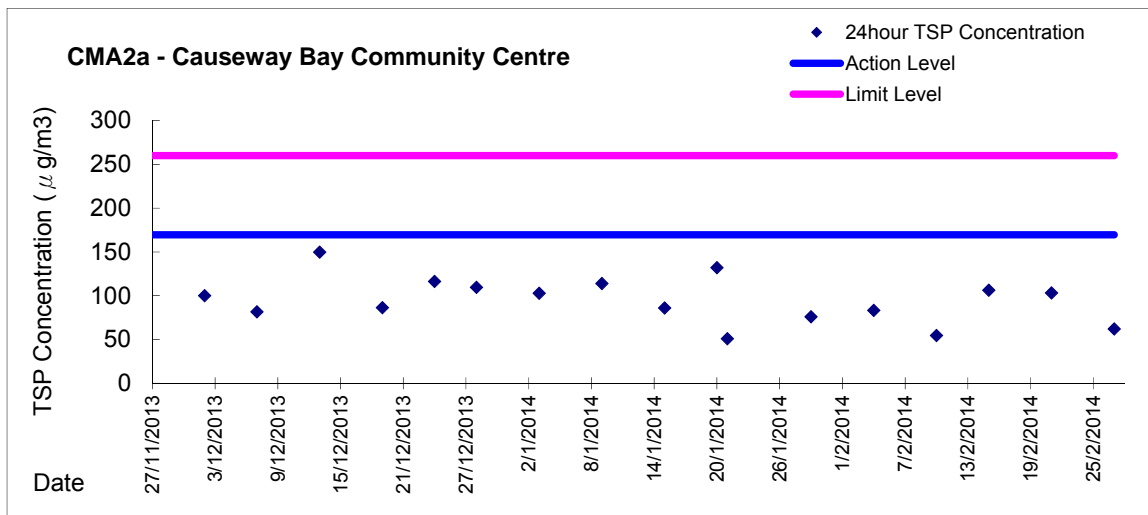

Graphic Presentation of 1 hour TSP Result

Graphic Presentation of 1 hour TSP Result

Graphic Presentation of 24 hour TSP Result

Graphic Presentation of 24 hour TSP Result