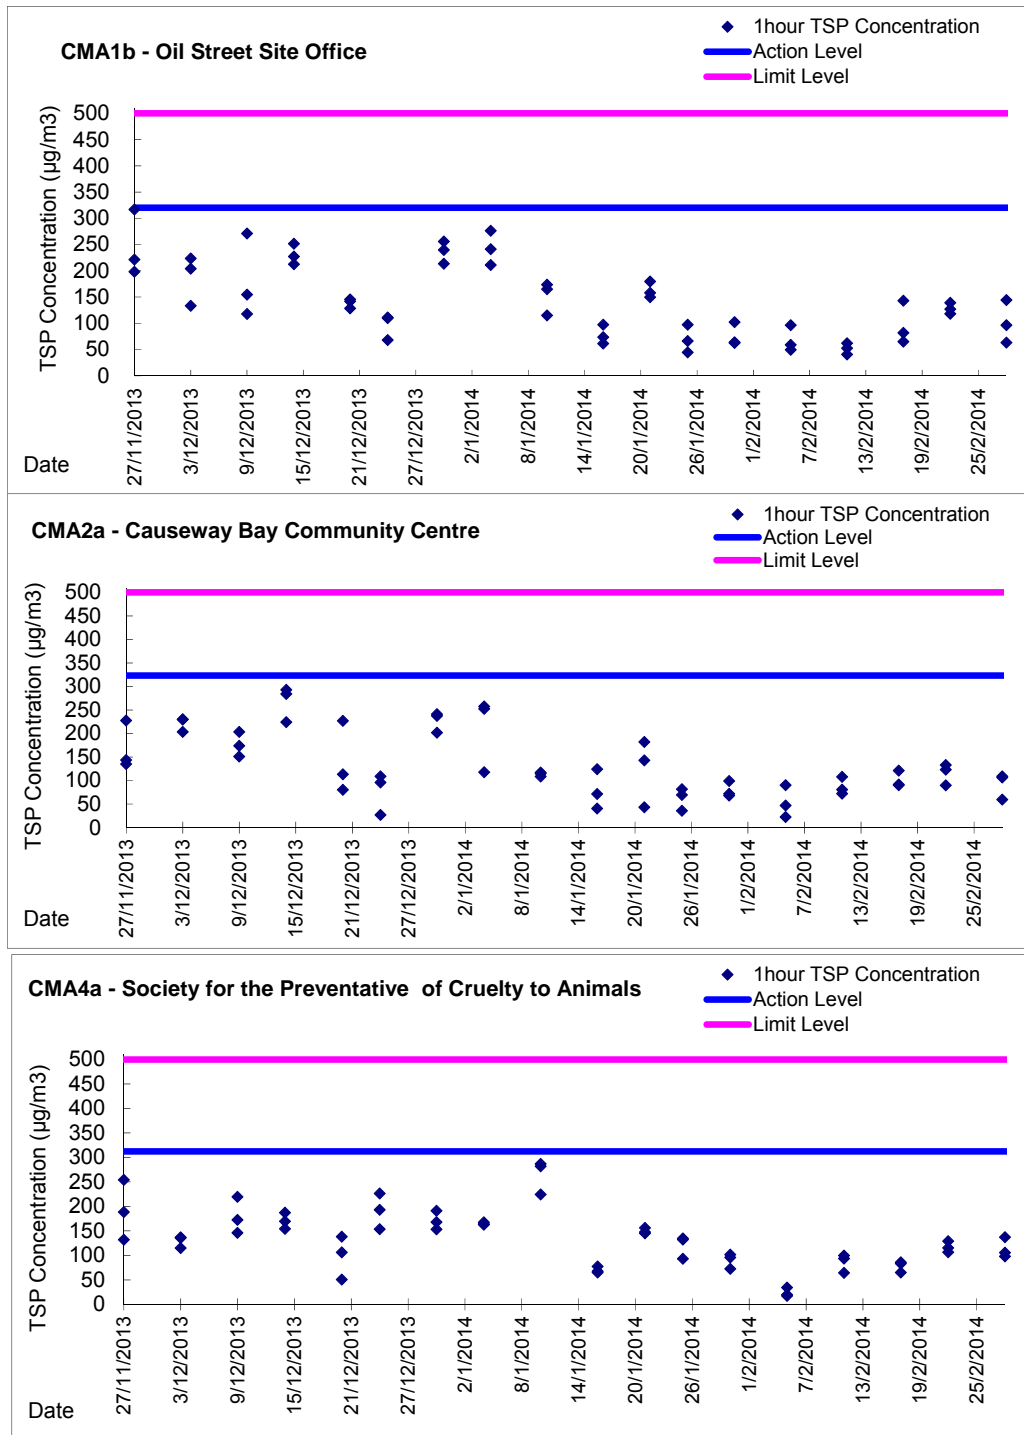

Graphic Presentation of 1 hour TSP Result

Graphic Presentation of 1 hour TSP Result

Graphic Presentation of 24 hour TSP Result

Graphic Presentation of 24 hour TSP Result