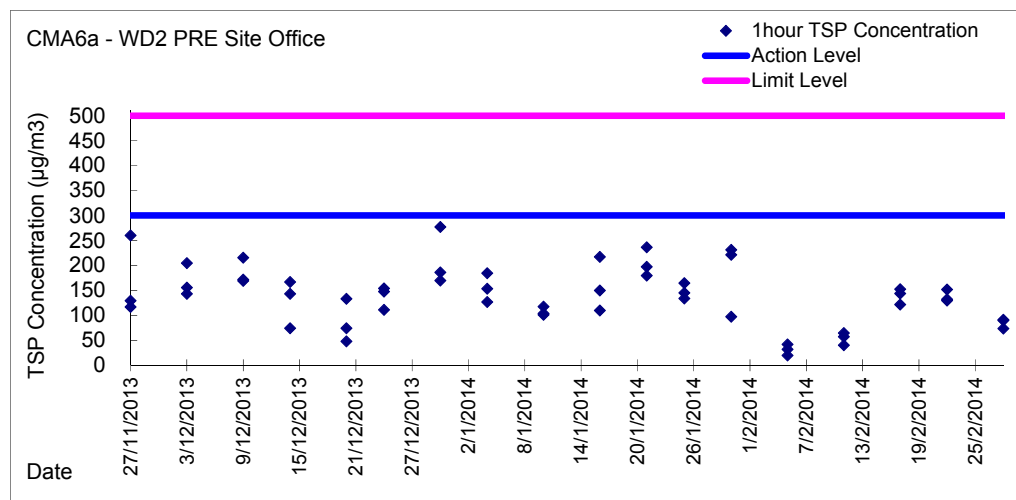

Graphic Presentation of 1 hour TSP Result

Graphic Presentation of 1 hour TSP Result

Graphic Presentation of 24 hour TSP Result

Graphic Presentation of 24 hour TSP Result