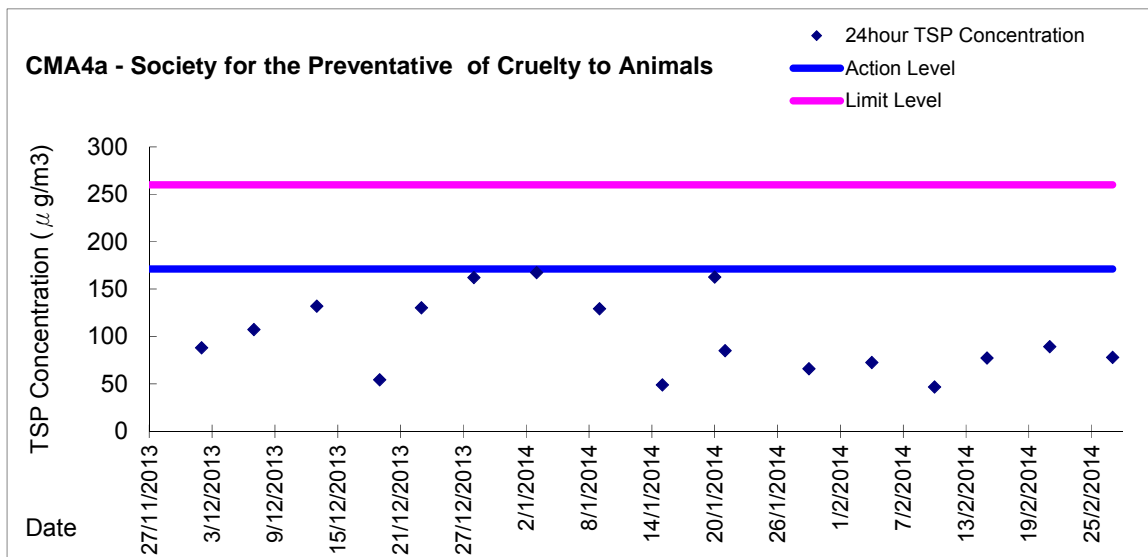

Graphic Presentation of 1 hour TSP Result

Graphic Presentation of 1 hour TSP Result

Graphic Presentation of 24 hour TSP Result

Graphic Presentation of 24 hour TSP Result