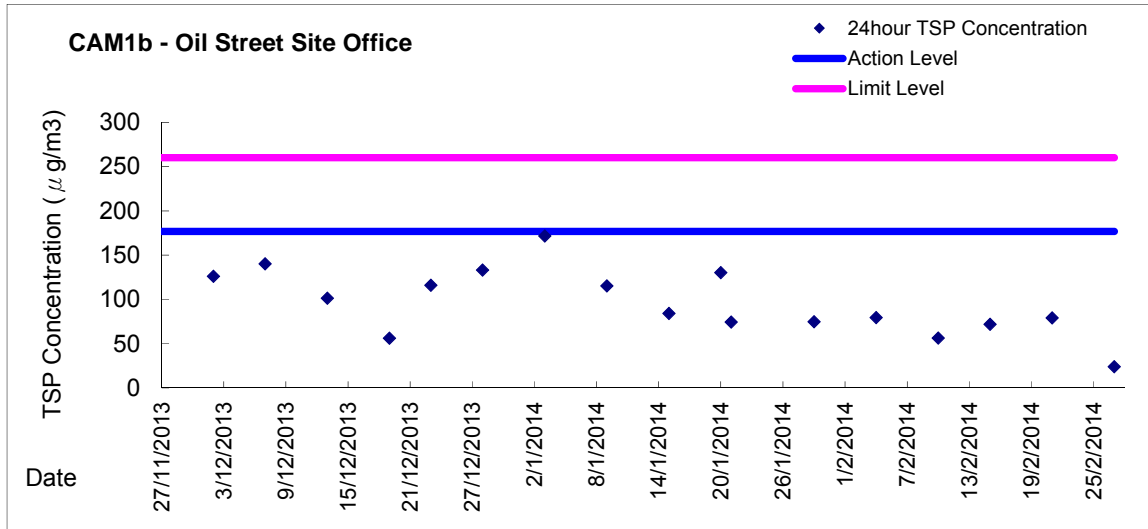

Graphic Presentation of 1 hour TSP Result

Graphic Presentation of 1 hour TSP Result

Graphic Presentation of 24 hour TSP Result

Graphic Presentation of 24 hour TSP Result