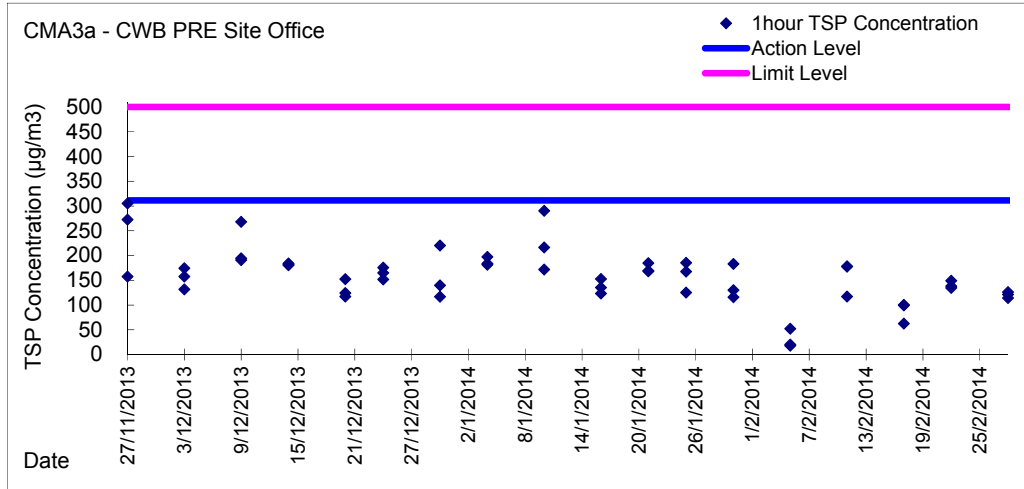

Graphic Presentation of 1 hour TSP Result

Graphic Presentation of 1 hour TSP Result

Graphic Presentation of 24 hour TSP Result

Graphic Presentation of 24 hour TSP Result